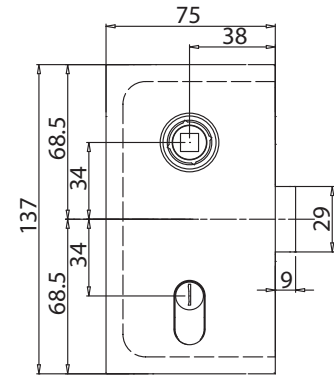

V-780 PZ-L
(sinistra/left/links)

e▶ E.66