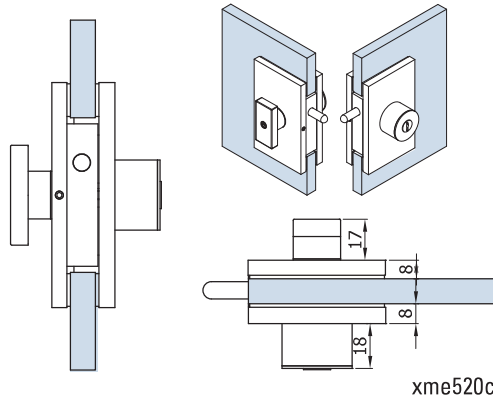

LAVORAZIONE VETRO
GLASS PREPARATION
GLASBEARBEITUNG