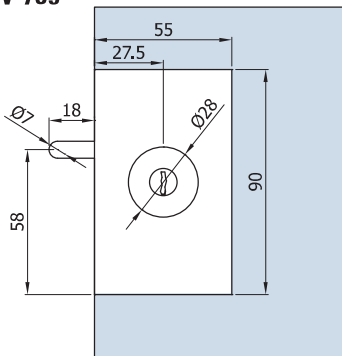

V-785 COLOR

LAVORAZIONE VETRO
GLASS PREPARATION
GLASBEARBEITUNG