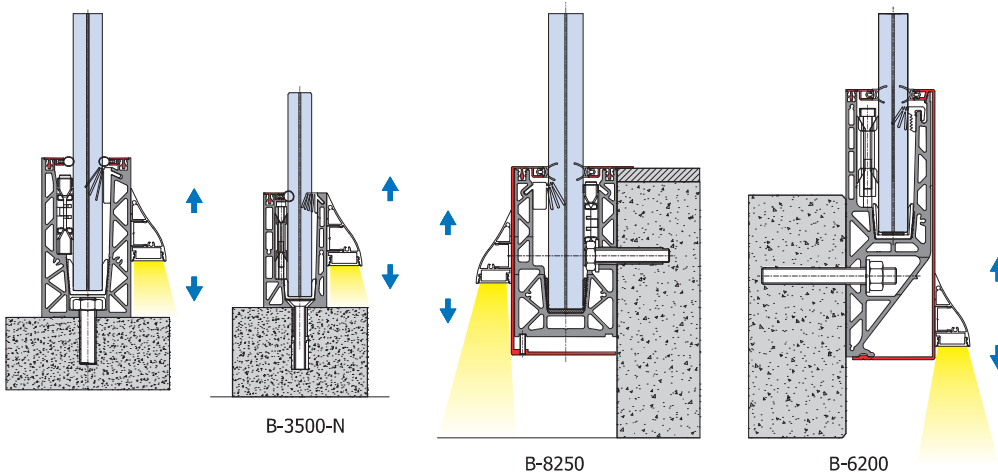

- Esempi di applicazione del sistema su profili balaustre
- Installation examples of the system with railing profiles
- Einigen kompositionsmöglichkeiten des Systems mit Geländerprofile