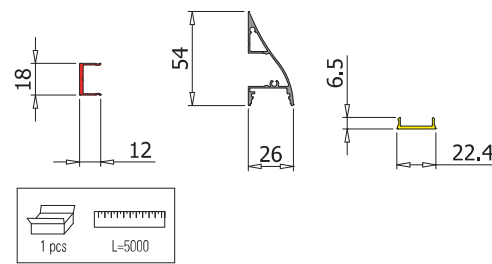

B-3112 CANALINA PER LED

LED U-CANNEL / LED U-PROFIL

B-3112

€▶H.210

- Profilo in alluminio per montaggio strisce LED (non incluse) con sistemi balaustre. Copertura in metacrilato Frost inclusa.
- Aluminium U-channel for LED stripes assembly (LED not included) for railing systems. Methacrylate Frost cover included.
- U-Profil aus Aluminium für Montage der LED (nicht enthalten) für Geländersysteme. Abdeckung aus Methacrylat enthalten.

AN

B-3112-T

€▶H.211

- Tappo finale
- Endcap
- Endkappe

FISSAGGIO ALLA BALAUSTR
 INSTALLATION ON PROFILE
 MONTAGE AUF DEM PROFIL

FISSAGGIO A MURO
 WALL INSTALLATION
 WANDMONTAGE

 -FORATURE A CURA
 DEL CLIENTE
 -VITI DI FISSAGGIO
 NON FORNITE