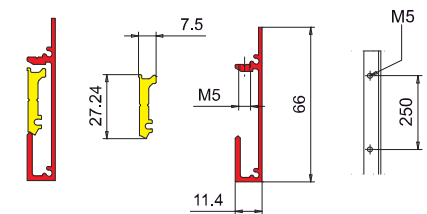

V-8100 €▶A.342

- Veletta per binario Independent
- Cover profile for Independent track profile
- Profilabdeckung für Laufschiene Independent

Cod.	Fin. / Fin. / Oberf.
V-8100-1000 mm	IXE / CR
V-8100-1400 mm	IXE / CR

xfb-064