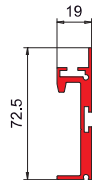

V-8000 €▶A.341

- Binario Independent
- Independent track profile
- Laufschiene Independent

Cod.	Fin. / Fin. / Oberf.
V-8000-1000 mm	IXE
V-8000-1400 mm	IXE

xfb-064