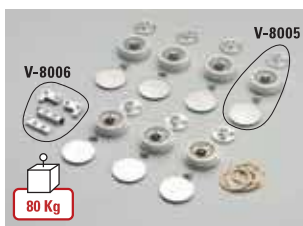

V-8100 €▶A.342

- Veletta per binario Independent
- Cover profile for Independent track profile
- Profilabdeckung für Laufschiene Independent

Cod.	Fin. / Fin. / Oberf.
V-8100-1000 mm	IXE / CR
V-8100-1400 mm	IXE / CR

xfb-064