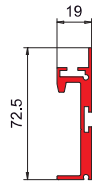

V-8000 €▶A.341

- Binario Independent
- Independent track profile
- Laufschiene Independent

Cod.	Fin. / Fin. / Oberf.
V-8000-1000 mm	IXE
V-8000-1400 mm	IXE

xfb-064