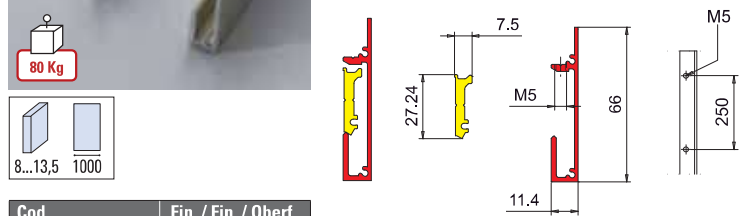

V-8100 €▶A.342

- Veletta per binario Independent
- Cover profile for Independent track profile
- Profilabdeckung für Laufschiene Independent

Cod.	Fin. / Fin. / Oberf.
V-8100-1000 mm	IXE / CR
V-8100-1400 mm	IXE / CR

xfb-064