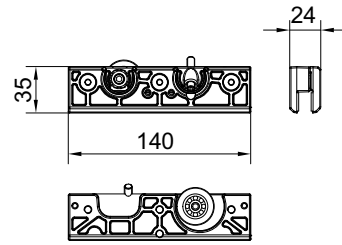

70 Kg 8-10

soft-close
70 Kg

incluso / included / enthalten

€ ▶ S.204

xme508o