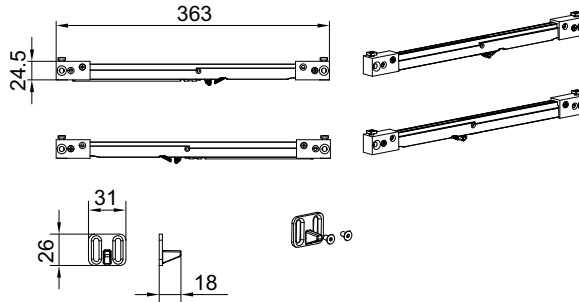

70 Kg 8-10

soft-close
70 Kg

incluso / included / enthalten

€ ▶ S.204

xme508o