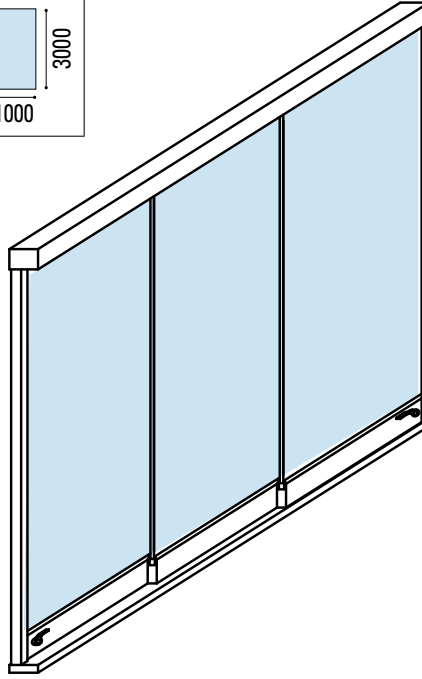

LOGGIAGLASS 500

Floor guide always AN, even in the RAL version

Set components

-  Upper profile
-  Sliding guide
-  Panel profile
-  Side seals
-  Side wall profiles
-  Dragging trolley
-  Trolley with latch
-  Knob for locking bolt
-  Side water drainage system
-  Plastic 'U' profiles for glass bonding
-  Maintenance key
-  Upper brush
-  Lateral brush

STANDARD FINISHES

AN Silver anodised	C5 Ral 9010 Matt white
------------------------------	----------------------------------

RAL STANDARD DELIVERY : 15 DAYS

C2 Anthra-cite	C7 Ral 1013 Matt ivory	C6 White texture
--------------------------	----------------------------------	----------------------------

ORDER FORM / ORDER FORM

Data / Date	
Rif. / Ref.	
Finitura / Finish	

Cliente / Customer	
Spessore vetro / Glass thickness	

STANDARD FINISHES

AN Silver anodised	C5 Ral 9010 Matt white
------------------------------	----------------------------------

RAL STANDARD DELIVERY : 15 DAYS

C1 Ral 7016 texture	C7 Ral 1013 Matt ivory
-------------------------------	----------------------------------

It is mandatory to fill in the order form indicating the height and width of the opening