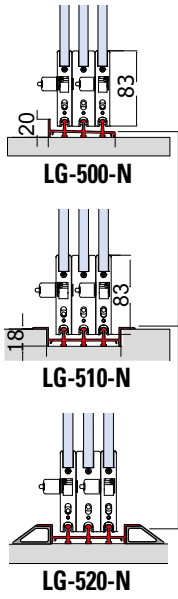

LOGGIAGLASS 500

Floor guide always AN, even in the RAL version

Set components

-  Upper profile
-  Sliding guide
-  Panel profile
-  Side seals
-  Side wall profiles
-  Dragging trolley
-  Trolley with latch
-  Knob for locking bolt
-  Side water drainage system
-  Plastic 'U' profiles for glass bonding
-  Maintenance key
-  Upper brush
-  Lateral brush

STANDARD FINISHES

AN Silver anodised	C5 Ral 9010 Matt white
------------------------------	----------------------------------

RAL STANDARD DELIVERY : 15 DAYS

C2 Anthra-cite	C7 Ral 1013 Matt ivory	C6 White texture
--------------------------	----------------------------------	----------------------------

ORDER FORM / ORDER FORM

Data / Date	
Rif. / Ref.	
Finitura / Finish	

Cliente / Customer	
Spessore vetro / Glass thickness	

STANDARD FINISHES

AN Silver anodised	C5 Ral 9010 Matt white
------------------------------	----------------------------------

RAL STANDARD DELIVERY : 15 DAYS

C1 Ral 7016 texture	C7 Ral 1013 Matt ivory
-------------------------------	----------------------------------

It is mandatory to fill in the order form indicating the height and width of the opening