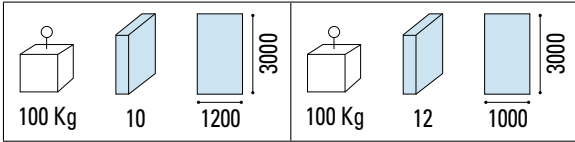

LOGGIAGLASS 500

Floor guide always AN, even in the RAL version

Set components

-  Upper profile
-  Sliding guide
-  Panel profile
-  Side seals
-  Side wall profiles
-  Dragging trolley
-  Trolley with latch
-  Knob for locking bolt
-  Side water drainage system
-  Plastic 'U' profiles for glass bonding
-  Maintenance key
-  Upper brush
-  Lateral brush