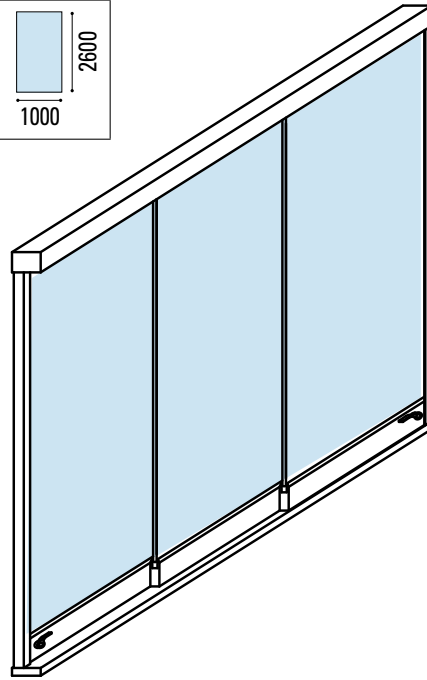

LOGGIAGLASS 400

Floor guide always AN, even in the RAL version

Set components

-  Upper profile
-  Sliding guide
-  Panel profile
-  Side seals
-  Side wall profiles
-  Dragging trolley
-  Trolley with latch
-  Knob for locking bolt
-  Side water drainage system
-  Plastic "U" profiles for glass bonding
-  Maintenance key
-  Upper brush
-  Lateral brush

STANDARD FINISHES

AN Silver anodised	C5 Ral 9010 Matt white
------------------------------	----------------------------------

RAL STANDARD DELIVERY : 15 DAYS

C2 Anthra-cite	C7 Ral 1013 Matt ivory	C6 White texture
--------------------------	----------------------------------	----------------------------

RAL STANDARD DELIVERY : 15 DAYS

C1 Ral 7016 texture	C7 Ral 1013 Matt ivory
-------------------------------	----------------------------------

It is mandatory to fill in the order form indicating the height and width of the opening