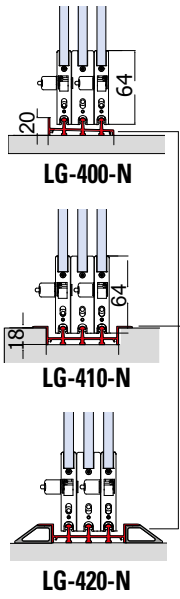

LOGGIAGLASS 400

Floor guide always AN, even in the RAL version

Set components

-  Upper profile
-  Sliding guide
-  Panel profile
-  Side seals
-  Side wall profiles
-  Dragging trolley
-  Trolley with latch
-  Knob for locking bolt
-  Side water drainage system
-  Plastic "U" profiles for glass bonding
-  Maintenance key
-  Upper brush
-  Lateral brush

STANDARD FINISHES

AN Silver anodised	C5 Ral 9010 Matt white
------------------------------	----------------------------------

RAL STANDARD DELIVERY : 15 DAYS

C2 Anthra-cite	C7 Ral 1013 Matt ivory	C6 White texture
--------------------------	----------------------------------	----------------------------

ORDER FORM / ORDER FORM

Data / Date	
Rif. / Ref.	
Finitura / Finish	

Cliente / Customer	
Spessore vetro / Glass thickness	

STANDARD FINISHES

AN Silver anodised	C5 Ral 9010 Matt white
------------------------------	----------------------------------

RAL STANDARD DELIVERY : 15 DAYS

C1 Ral 7016 texture	C7 Ral 1013 Matt ivory
-------------------------------	----------------------------------

It is mandatory to fill in the order form indicating the height and width of the opening