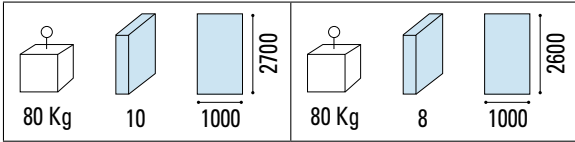

LOGGIAGLASS 400

Floor guide always AN, even in the RAL version

Set components

-  Upper profile
-  Sliding guide
-  Panel profile
-  Side seals
-  Side wall profiles
-  Dragging trolley
-  Trolley with latch
-  Knob for locking bolt
-  Side water drainage system
-  Plastic "U" profiles for glass bonding
-  Maintenance key
-  Upper brush
-  Lateral brush