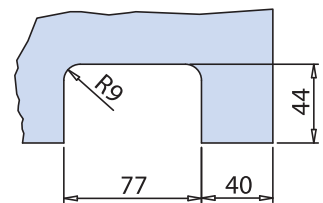

LAVORAZIONE VETRO
GLASS PREPARATION
GLASBEARBEITUNG