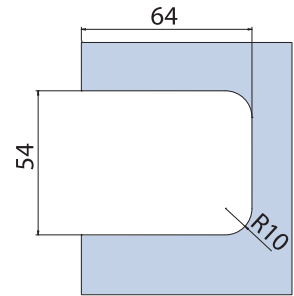

LAVORAZIONE VETRO
GLASS PREPARATION
GLASBEARBEITUNG

xfb052